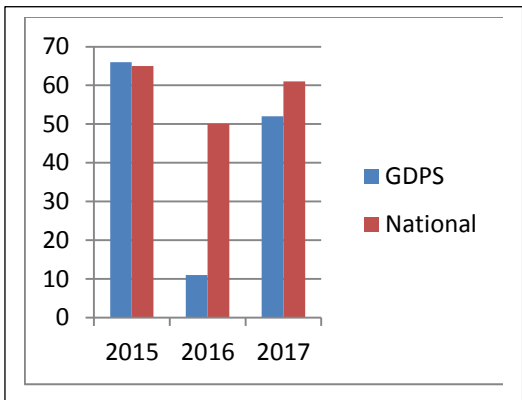

Combined (Reading, Writing and Maths)

	% all R,W,M	% Boys	% Girls	% Pupil Premium / non	% FSM/non	% EAL/non	% SEN/non
Great Denham Primary 2017	52%	48%	67%	31% (68%)	0%	23% (61%)	14% (70%)
Great Denham Primary 2016	11%	11%	10%	0%	0%	0%	0%
L.A. 2016							
National (2016)	50%