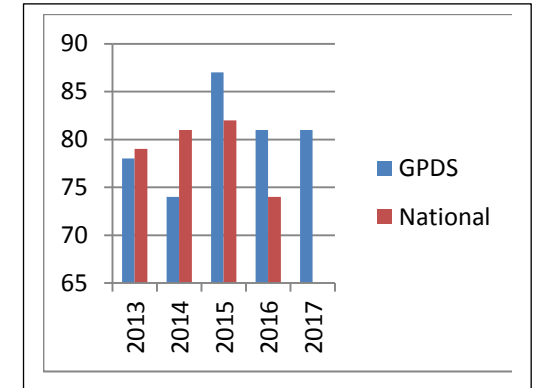

Reading

	% overall	% Boys	% Girls	% Pupil Premium / non	% FSM/non	% EAL/non	% SEN/non	% working in greater depth
Great Denham Primary 2017	81%	78%	85%	68% (86%)	69% (83%)	82% (81%)	20% (94%)	32%
Great Denham Primary 2016	81%	80%	81.6%	56% (90.5%)	70% (83.3%)	76.2%* (83.8%)	0%* (92%)	21%
L.A. 2016	72%							
National (2016)	74%	70%	78%	Not known	60% (77%)	*	*	24%

SFR 29.9.16 states attainment gap between EAL / non in reading is 5% and SEN 52% nationally