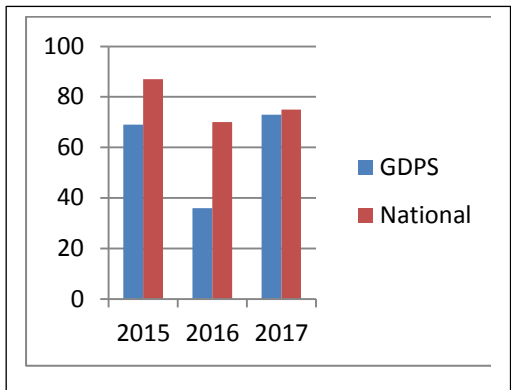

Maths

	% Maths	% Boys	% Girls	% Pupil Premium / non	% FSM/non	% EAL/non	% SEN/non	% working in greater depth
Great Denham Primary 2017	73%	72%	80%	50% (86%)	25% (78%)	62% (77%)	50% (83%)	20%
Great Denham Primary 2016	36%	39%	30%	36%	36%	25%	0%	0%
L.A.								
National (2016)	75%