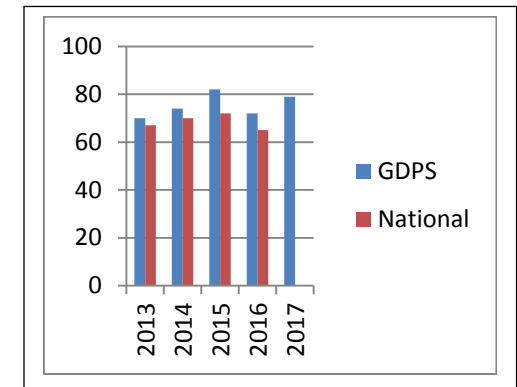

	% all R,W,M	% Boys	% Girls	% Pupil Premium / non	% FSM/non	% EAL/non	% SEN/non
Great Denham Primary 2017	78%	76%	80%	64% (83%)	69% (79%)	79% (77%)	7% (93%)
Great Denham Primary 2016	69%	60%	73.7%	50% (76%)	60% (70.8%)	52% (78%)	0% (78.4%)
L.A. 2016	59%						
National (2016)	60%						

Reading

	% overall	% Boys	% Girls	% Pupil Premium / non	% FSM/non	% EAL/non	% SEN/non	% working in greater depth
Great Denham Primary 2017	81%	78%	85%	68% (86%)	69% (83%)	82% (81%)	20% (94%)	32%
Great Denham Primary 2016	81%	80%	81.6%	56% (90.5%)	70% (83.3%)	76.2%* (83.8%)	0%* (92%)	21%
L.A. 2016	72%							
National (2016)	74%	70%	78%	Not known	60% (77%)	*	*	24%

SFR 29.9.16 states attainment gap between EAL / non in reading is 5% and SEN 52% nationally

Writing

	% overall	% Boys	% Girls	% Pupil Premium / non	% FSM/non	% EAL/non	% SEN/non	% working in greater depth
Great Denham Primary 2017	79%	76%	83%	64% (84%)	69% (81%)	82% (77%)	7% (94%)	19%
Great Denham Primary 2016	72.4%	70%	73.7%	50% (81%)	60% (75%)	61.9% (78.4%)	0% (82.4%)	10%
L.A.	64.8%							
National (2016)	65%	59%	73%		50% (68%)	*	*	13%

* SFR 29.9.16 states attainment gap between EAL / non in writing is 2% and SEN 54% nationally

Maths

	% Maths	% Boys	% Girls	% Pupil Premium / non	% FSM/non	% EAL/non	% SEN/non	% working in greater depth
Great Denham Primary 2017	84%	80%*	88%	68% (89%)	77% (83%)	86% (82%)	27% (96%)	21%
Great Denham Primary 2016	76%	70%	78.9%	56% (83%)	70% (77%)	61.9% (84%)	0% (86%)	10%
L.A.	71%							
National (2016)	73%	72%	74%		58% (75%)	*	*	18%