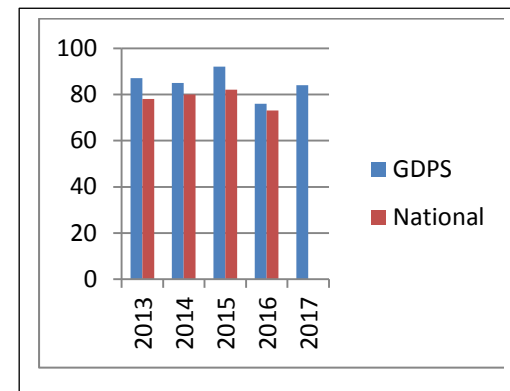

Maths

	% Maths	% Boys	% Girls	% Pupil Premium / non	% FSM/non	% EAL/non	% SEN/non	% working in greater depth
Great Denham Primary 2017	84%	80%*	88%	68% (89%)	77% (83%)	86% (82%)	27% (96%)	21%
Great Denham Primary 2016	76%	70%	78.9%	56% (83%)	70% (77%)	61.9% (84%)	0% (86%)	10%
L.A.	71%							
National (2016)	73%	72%	74%		58% (75%)	*	*	18%

* 20% of boys are SEN including 4 EHCP

* SFR 29.9.16 states attainment gap between EAL / non in Maths is 1% and SEN 50% nationally

Matched EYFS – KS1

67 of the 85 children were with us in EFYS (EYFS % in brackets)

	2016	2017	% Boys	% Girls	% Pupil Premium / non	% FSM/non	% EAL/non	% SEN/non	% working in greater depth
Great Denham Primary 2017 matched children Reading	85% (80%)	85% (85%)	81% (80%)	88% (93%)					36% (32%)
Great Denham Primary 2017 matched children Maths	77% (77%)	87% (83%)	83% (80%)	91% (87%)					27% (21%)
Great Denham Primary 2017 matched children Writing	75% (74%)	85% (83%)	83% (78%)	88% (87%)					18% (19%)