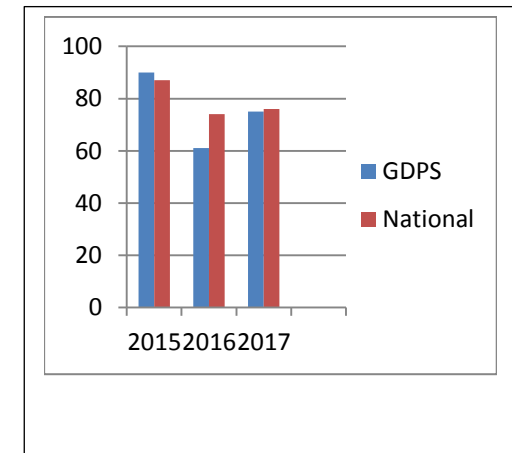

	2016	2017	% Boys	% Girls	% Pupil Premium / non	% FSM/non	% EAL/non	% SEN/non	% working in greater depth
Great Denham Primary 2017 matched children Reading	85% (80%)	85% (85%)	81% (80%)	88% (93%)					36% (32%)
Great Denham Primary 2017 matched children Maths	77% (77%)	87% (83%)	83% (80%)	91% (87%)					27% (21%)
Great Denham Primary 2017 matched children Writing	75% (74%)	85% (83%)	83% (78%)	88% (87%)					18% (19%)

KEY STAGE 2 (YEAR 6)

44 children(15 girls 29 boys)	Number of children
Pupil Premium	16
SEN	12
EHCP	2
FSM	4
EAL	13

Reading

	% overall	% Boys	% Girls	% Pupil Premium / non	% FSM/non	% EAL/non	% SEN/non	% working in greater depth
Great Denham Primary 2017	57%	48%	73%	48% (64%)	25% (53%)	31% (68%)	14% (77%)	14%
Great Denham Primary 2016	25%	22%	30%	9%	9%	0%	33%	4%
L.A. 2017								
National (2017)	71%							

Writing

	% overall	% Boys	% Girls	% Pupil Premium / non	% FSM/non	% EAL/non	% SEN/non	% working in greater depth
Great Denham Primary 2017	75%	66%	93%	56% (86%)	75% (75%)	85% (71%)	21% (100%)	14%
Great Denham Primary 2016	61%	50%	80%	55%	55%	50%	33%	4%
L.A.								
National (2017)	76%							