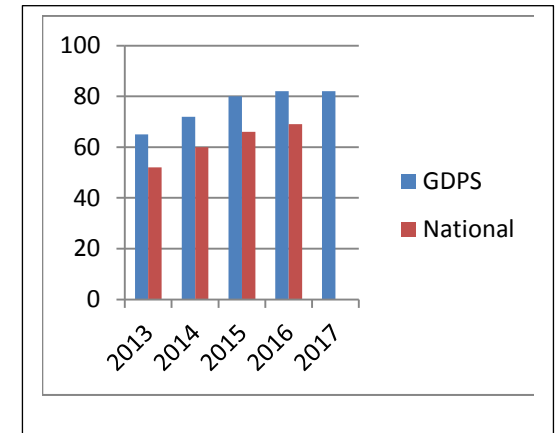

Great Denham Primary School

Data Summary 2017

Early Years 2017

Cohort information – 59 children

	Number of children
Pupil Premium	3
SEN	2
EHCP	0
FSM	2
EAL	17

	% achieving GLD all children	% GLD Boys	% GLD Girls	% GLD Pupil Premium / non	% GLD FSM/non	% GLD EAL/non	% GLD SEN/non
Great Denham Primary 2017	83.1%	66.7%	94%	66.7% (83.9%)	50% (84.2%)	70.1% (88.1%)	25% (87.3%)
Great Denham Primary 2016	81.7%	81.5%	81.8%	70% (84%)	85.7% (81.1%)	88.2% (79.1%)	50% (83.9%)
L.A.	60.3%	52.5%	68.3%	51% (65.8%)	48.8% (66.1%)	51.8% (65.8%)	16.7% (68.2%)
National (2016)	66%	58.6%	74.3%	Not available	51% (69%)	60% (68%)	21% (71%)

Year 1 Phonics

60 children (26 boys 34 girls)	Number of children
Pupil Premium	12
SEN support	5
EHCP	1
FSM	7
EAL	23

	% all children in Y1 passing screening	% Boys	% Girls	% Pupil Premium / non	% FSM/non	% EAL/non	% SEN/non
Great Denham Primary 2017	90%	88%	91%	75% (94%)	71% (92%)	96% (89%)	33% (96%)
Great Denham Primary 2016	88%	84.4%	91.7%	77.8% (90.5%)	72.7% (91.3%)	95.2% (86.4%)	50% (91.9%)
L.A.	76%	-	-	-	65.3% (76.6%)	75.9% (75.2%)	34.1% (82.3%)
National (2016)	81%	77%	84%	-	69% (83%)	80% (81%)	42% (86%)