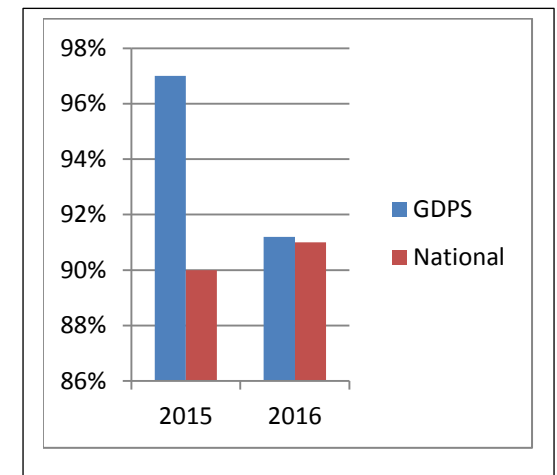

Year 1 & 2 Phonics

% includes children retaking test in Year 2	% all children passing in Y2	% Boys	% Girls	% Pupil Premium / non	% FSM/non	% EAL/non	% SEN/non
Great Denham Primary 2017	94%	89%	100%	86% (97%)	77% (97%)	96% (95%)	67% (100%)
Great Denham Primary 2016	91.2%	100%	86.5%	80% (95.2%)	88.9% (91.7%)	95.2% (88.9%)	43% (98%)
L.A. 2016	72%	Not known	Not known	78% (92.4%)	76% (90.9%)	88.8% (89.5%)	55.4% (95.8%)
National (2015)	91%