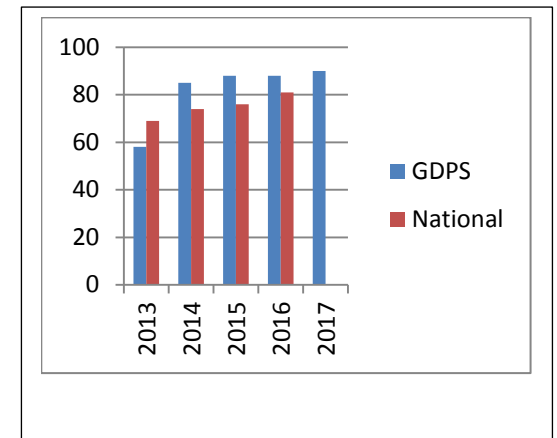

Great Denham Primary School

Data Summary 2017

Early Years 2017

Cohort information – 59 children

	Number of children
Pupil Premium	3
SEN	2
EHCP	0
FSM	2
EAL	17

	% achieving GLD all children	% GLD Boys	% GLD Girls	% GLD Pupil Premium / non	% GLD FSM/non	% GLD EAL/non	% GLD SEN/non
Great Denham Primary 2017	83.1%	66.7%	94%	66.7% (83.9%)	50% (84.2%)	70.1% (88.1%)	25% (87.3%)
Great Denham Primary 2016	81.7%	81.5%	81.8%	70% (84%)	85.7% (81.1%)	88.2% (79.1%)	50% (83.9%)
L.A.	60.3%	52.5%	68.3%	51% (65.8%)	48.8% (66.1%)	51.8% (65.8%)	16.7% (68.2%)
National (2016)	66%	58.6%	74.3%	Not available	51% (69%)	60% (68%)	21% (71%)

Year 1 Phonics

60 children (26 boys 34 girls)	Number of children
Pupil Premium	12
SEN support	5
EHCP	1
FSM	7
EAL	23

	% all children in Y1 passing screening	% Boys	% Girls	% Pupil Premium / non	% FSM/non	% EAL/non	% SEN/non
Great Denham Primary 2017	90%	88%	91%	75% (94%)	71% (92%)	96% (89%)	33% (96%)
Great Denham Primary 2016	88%	84.4%	91.7%	77.8% (90.5%)	72.7% (91.3%)	95.2% (86.4%)	50% (91.9%)
L.A.	76%	-	-	-	65.3% (76.6%)	75.9% (75.2%)	34.1% (82.3%)
National (2016)	81%	77%	84%	-	69% (83%)	80% (81%)	42% (86%)