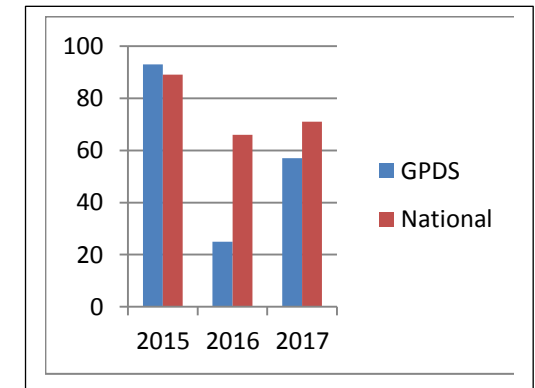

* SFR 29.9.16 states attainment gap between EAL / non in writing is 2% and SEN 54% nationally

Maths

	% Maths	% Boys	% Girls	% Pupil Premium / non	% FSM/non	% EAL/non	% SEN/non	% working in greater depth
Great Denham Primary 2017	84%	80%*	88%	68% (89%)	77% (83%)	86% (82%)	27% (96%)	21%
Great Denham Primary 2016	76%	70%	78.9%	56% (83%)	70% (77%)	61.9% (84%)	0% (86%)	10%
L.A.	71%							
National (2016)	73%	72%	74%		58% (75%)	*	*	18%

* 20% of boys are SEN including 4 EHCP

* SFR 29.9.16 states attainment gap between EAL / non in Maths is 1% and SEN 50% nationally

Matched EYFS – KS1

67 of the 85 children were with us in EFYS (EYFS % in brackets)

	2016	2017	% Boys	% Girls	% Pupil Premium / non	% FSM/non	% EAL/non	% SEN/non	% working in greater depth
Great Denham Primary 2017 matched children Reading	85% (80%)	85% (85%)	81% (80%)	88% (93%)					36% (32%)
Great Denham Primary 2017 matched children Maths	77% (77%)	87% (83%)	83% (80%)	91% (87%)					27% (21%)
Great Denham Primary 2017 matched children Writing	75% (74%)	85% (83%)	83% (78%)	88% (87%)					18% (19%)

KEY STAGE 2 (YEAR 6)

44 children(15 girls 29 boys)	Number of children
Pupil Premium	16
SEN	12
EHCP	2
FSM	4
EAL	13

Reading

	% overall	% Boys	% Girls	% Pupil Premium / non	% FSM/non	% EAL/non	% SEN/non	% working in greater depth
Great Denham Primary 2017	57%	48%	73%	48% (64%)	25% (53%)	31% (68%)	14% (77%)	14%
Great Denham Primary 2016	25%	22%	30%	9%	9%	0%	33%	4%
L.A. 2017								
National (2017)	71%							