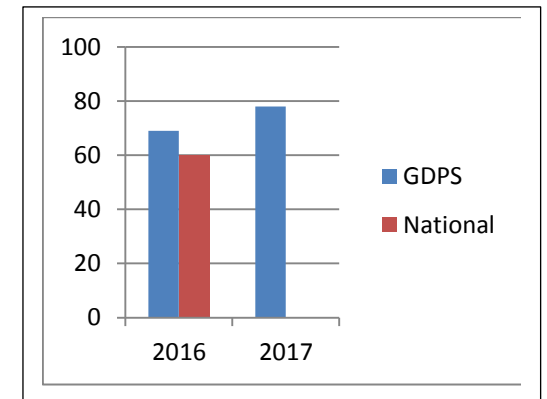

KEY STAGE 1 (YEAR 2)

Cohort information – 85 children (40 girls 45 boys)

	Number of children
Pupil Premium	22 (26%)
SEN support	11 (13%)
EHCP	4 (5%)
FSM	15 (18%)
EAL	28 (33%)

Combined (Reading, Writing and Maths)

	% all R,W,M	% Boys	% Girls	% Pupil Premium / non	% FSM/non	% EAL/non	% SEN/non
Great Denham Primary 2017	78%	76%	80%	64% (83%)	69% (79%)	79% (77%)	7% (93%)
Great Denham Primary 2016	69%	60%	73.7%	50% (76%)	60% (70.8%)	52% (78%)	0% (78.4%)
L.A. 2016	59%						
National (2016)	60%